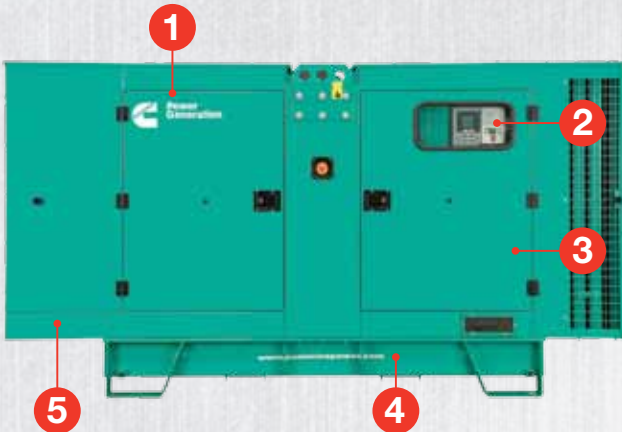

Do you know what the genuine difference is?

Genuine.

- 1 White Cummins Power Generation logo.
- 2 PowerCommand® control.
- 3 Onan green.
- 4 Cummins website.
- 5 24/7 parts and service support.

Non-genuine.